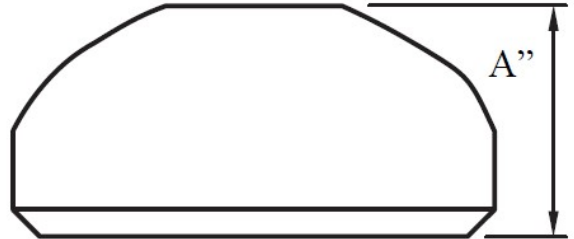

Nom Pipe Size	O.D. mm	A (")	Sch 10s	STD Sch 40s	XS Sch 80s
8"	219.08	4.00	3.76 2.47	8.18 5.40	12.70 7.80
10"	273.05	5.00	4.19 4.51	9.27 10.00	12.70 13.10
12"	323.85	6.00	4.57 6.67	9.53 13.90	12.70 17.30
14"	355.60	6.50	4.78 8.17	9.53 16.00	12.70 27.00
16"	406.40	7.00	4.78 10.67	9.53 21.00	12.70 31.50
18"	457.20	8.00	4.78 13.00	9.53 26.00	12.70 36.00
20"	508.00	9.00	5.53 17.00	9.53 34.00	12.70 42.00
24"	609.60	10.50	6.35 26.00	9.53 52.00	12.70 60.00

Black = Wall Thickness in Millimetres

Red = Weight Per Each in Kilograms

Although every effort has been made to give accurate information, PipeXtra Stainless Ltd accept no responsibility for any errors.

PipeXtra Stainless Ltd, Unit 2B Red Rose Court, Sunnyhurst Road, Blackburn,
Lancashire, Uk, BB2 1PS – Tel: 01254 672999 Email: sales@stainlesscutpipe.co.uk